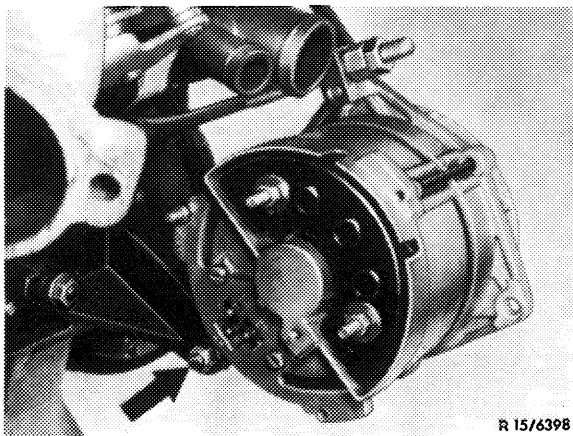

### Tightening torques

	Nm	(kpm)
Fastening screws model 100 and all models with Diesel engine alternator bracket 1st version	35	(3.5)
Fastening screws all models with Diesel engine alternator bracket 2nd version	40	(4.0)

### Special tools

Torque wrench

001 589 35 21 00

Ratchet

001 589 42 09 00

- Tighten fixing screw of alternator on support (see arrow).

R 15/6398

Diesel engine  
Alternator bracket 1st version

R 15-907111

Diesel engine  
Alternator bracket 2nd version

R 15/7036

Model 100 Mounting, left side

R 15-7036

Model 100 Mounting, right side