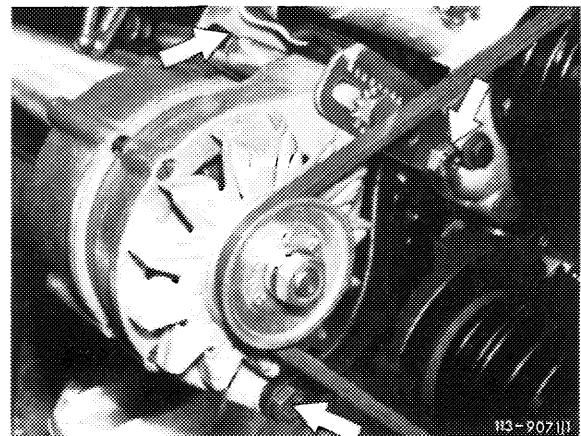

### Tightening torques

	Nm	(kpm)
Fastening screws model 100 and all models with Diesel engine alternator bracket 1st version	35	(3.5)
Fastening screws all models with Diesel engine alternator bracket 2nd version	40	(4.0)

### Special tools

Torque wrench

001 589 35 21 00

Ratchet

001 589 42 09 00

- Tighten fixing screw of alternator on support (see arrow).

R 15/6398

Diesel engine  
Alternator bracket 1st version