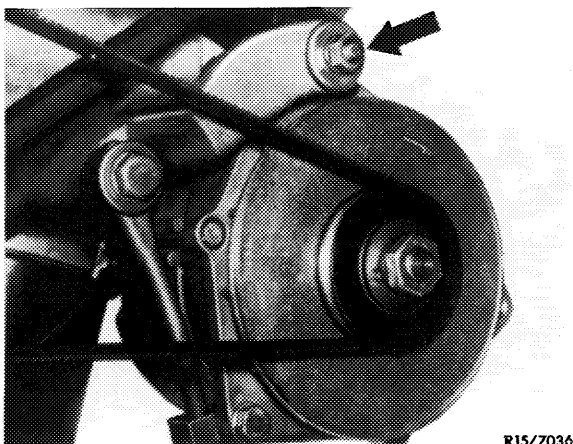

Diesel engine
Alternator bracket 1st version

R 15/7036

Model 100 Mounting, left side