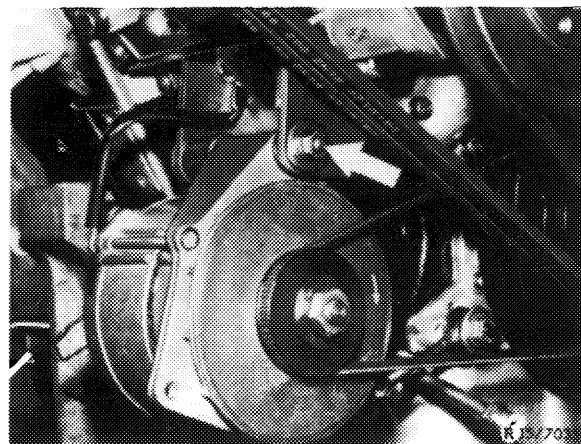

Diesel engine
Alternator bracket 2nd version

R 15-7036

Model 100 Mounting, right side