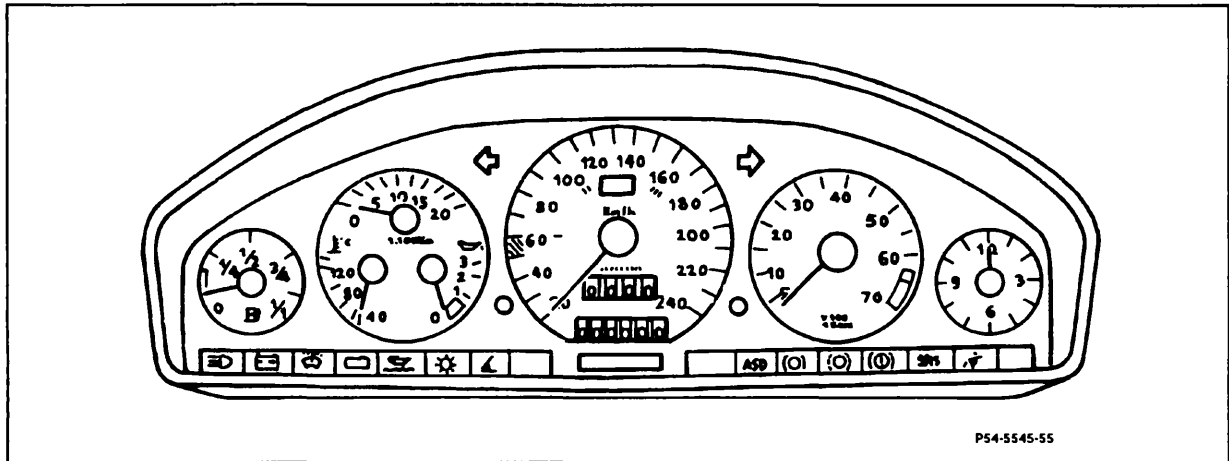

All models

Functional check - Ignition key in position 2.

- Check warning lamps:
- Check indicator lamps:

Fuel reserve (starting 09.1982).

charge indicator lamp

Brake pad wear indicator

ABS

Pre-glow

ETR, SRS Airbag - restraint system - should go out after approx. 10 s.

O₂ sensor replacement up thru model year 1985

O₂ sensor failure indicator starting model year 1986 (except 201.024) lights up briefly when switching ignition on.