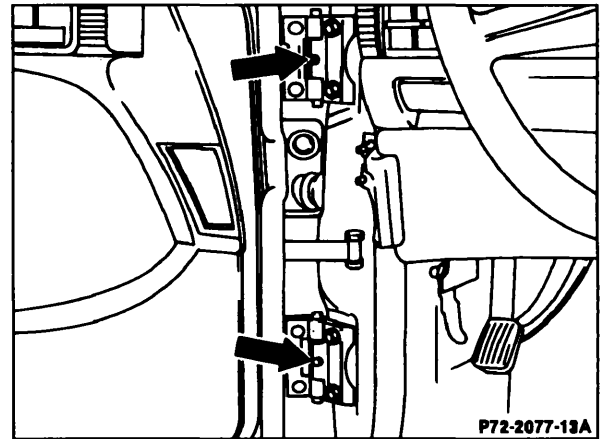

Model 107 123 126

Grease type

Lubricating grease

Multipurpose grease

Commercial tools

Grease gun with pointed tip

obtain locally

Door hinges (arrows).

Oil can T-models only

Tailgate hinge

Tailgate gas pressure spring pivo (arrows).